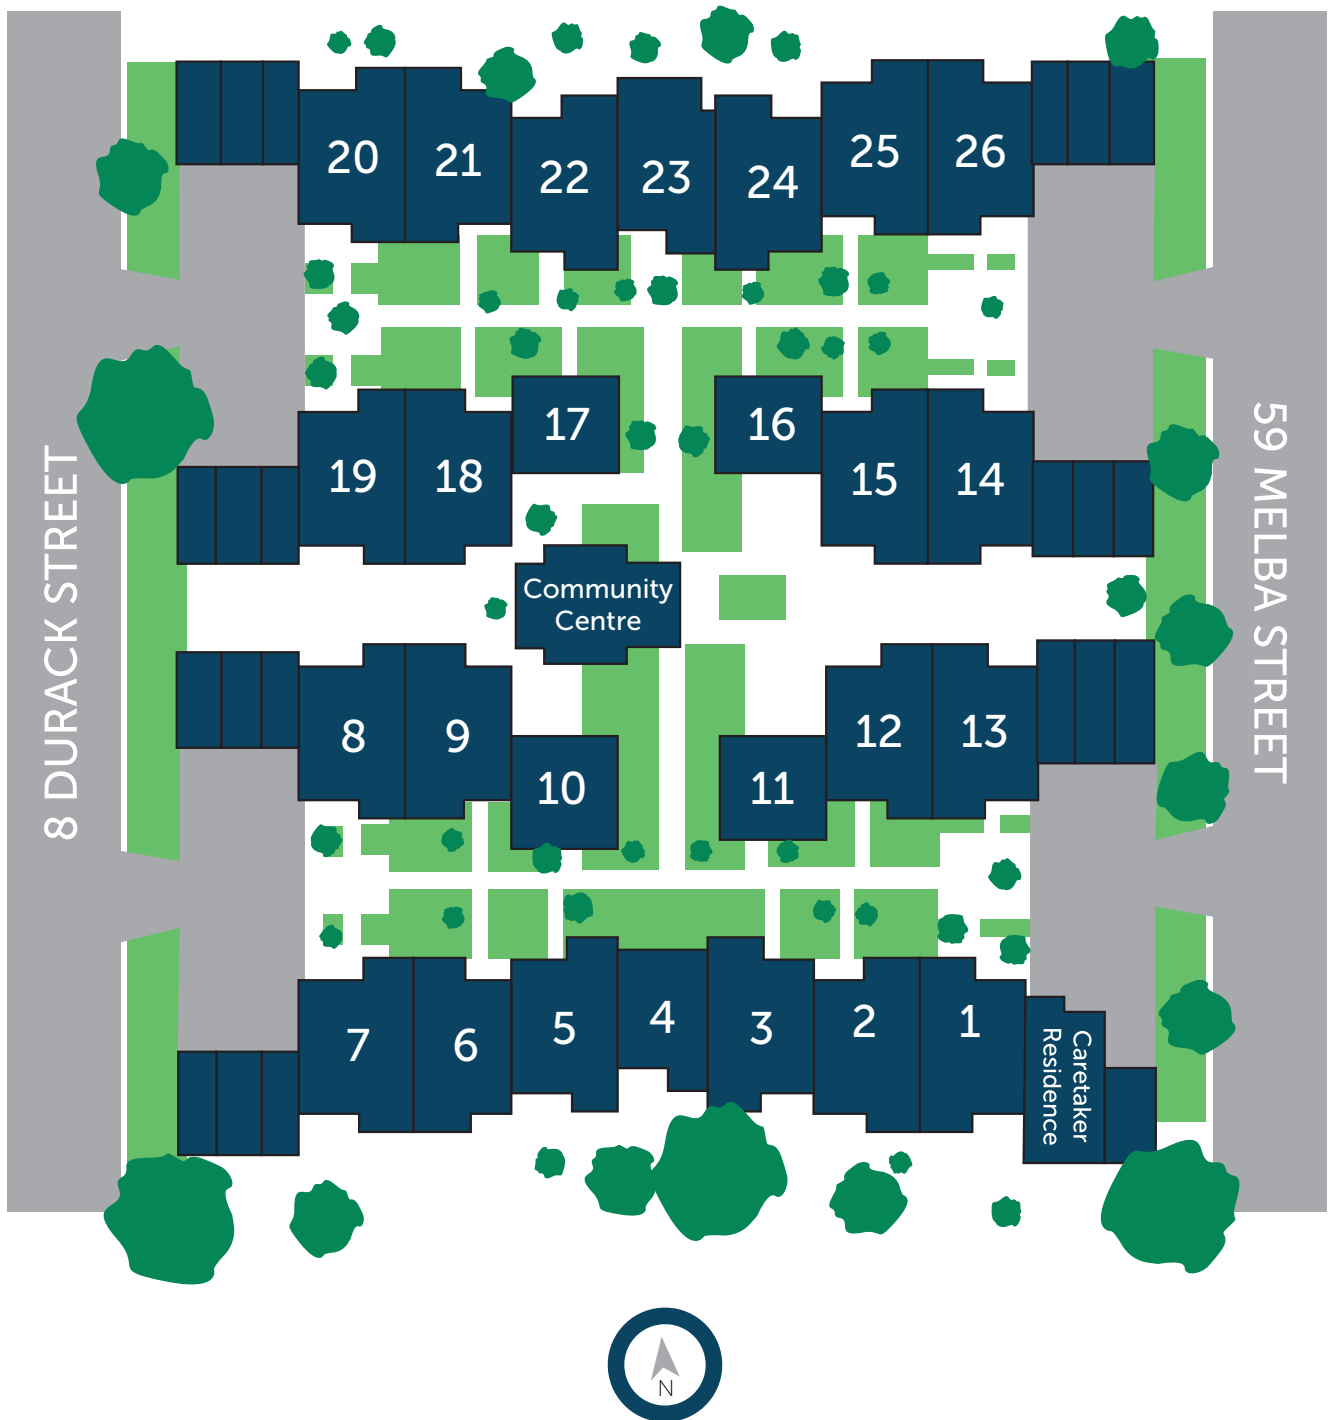

BRINDABELLA COURT

DOWNER • ACT

Site Map

59 Melba Street Downer ACT 2602

Phone 0447 618 789 www.anglicare.com.au/retirement-living