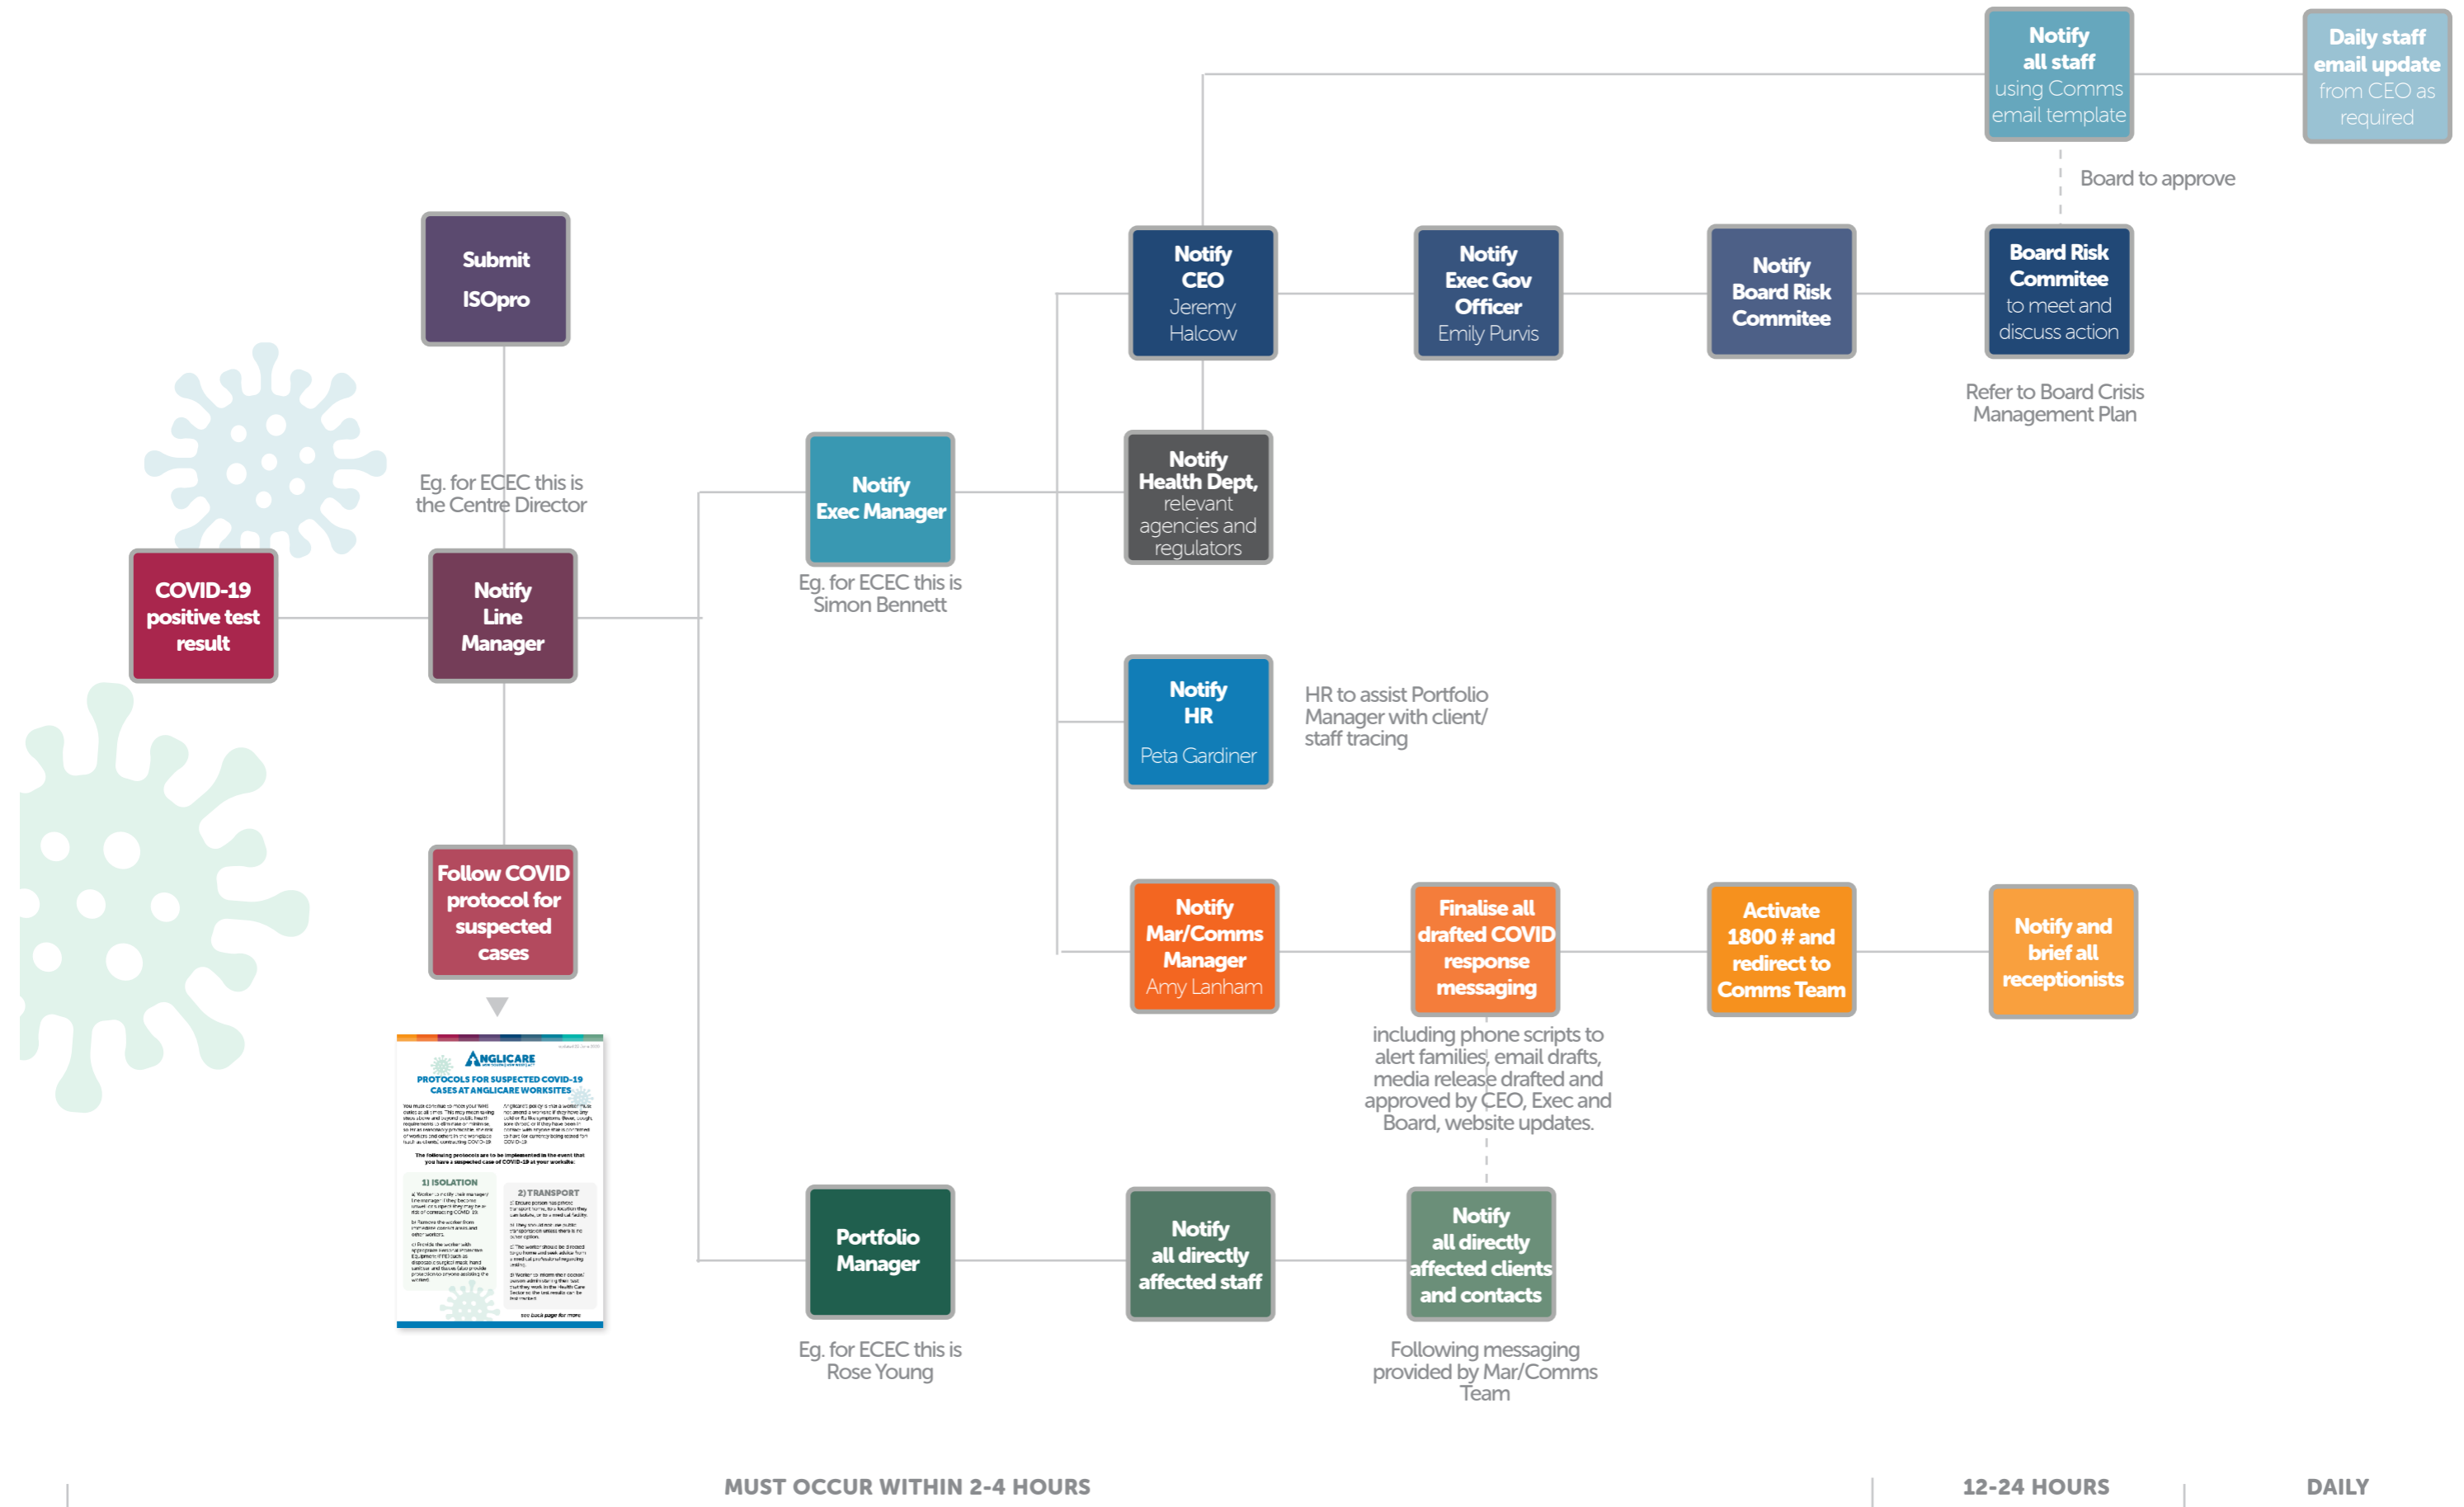

updated 18 November 2020

MUST OCCUR WITHIN 2-4 HOURS

12-24 HOURS

DAILY